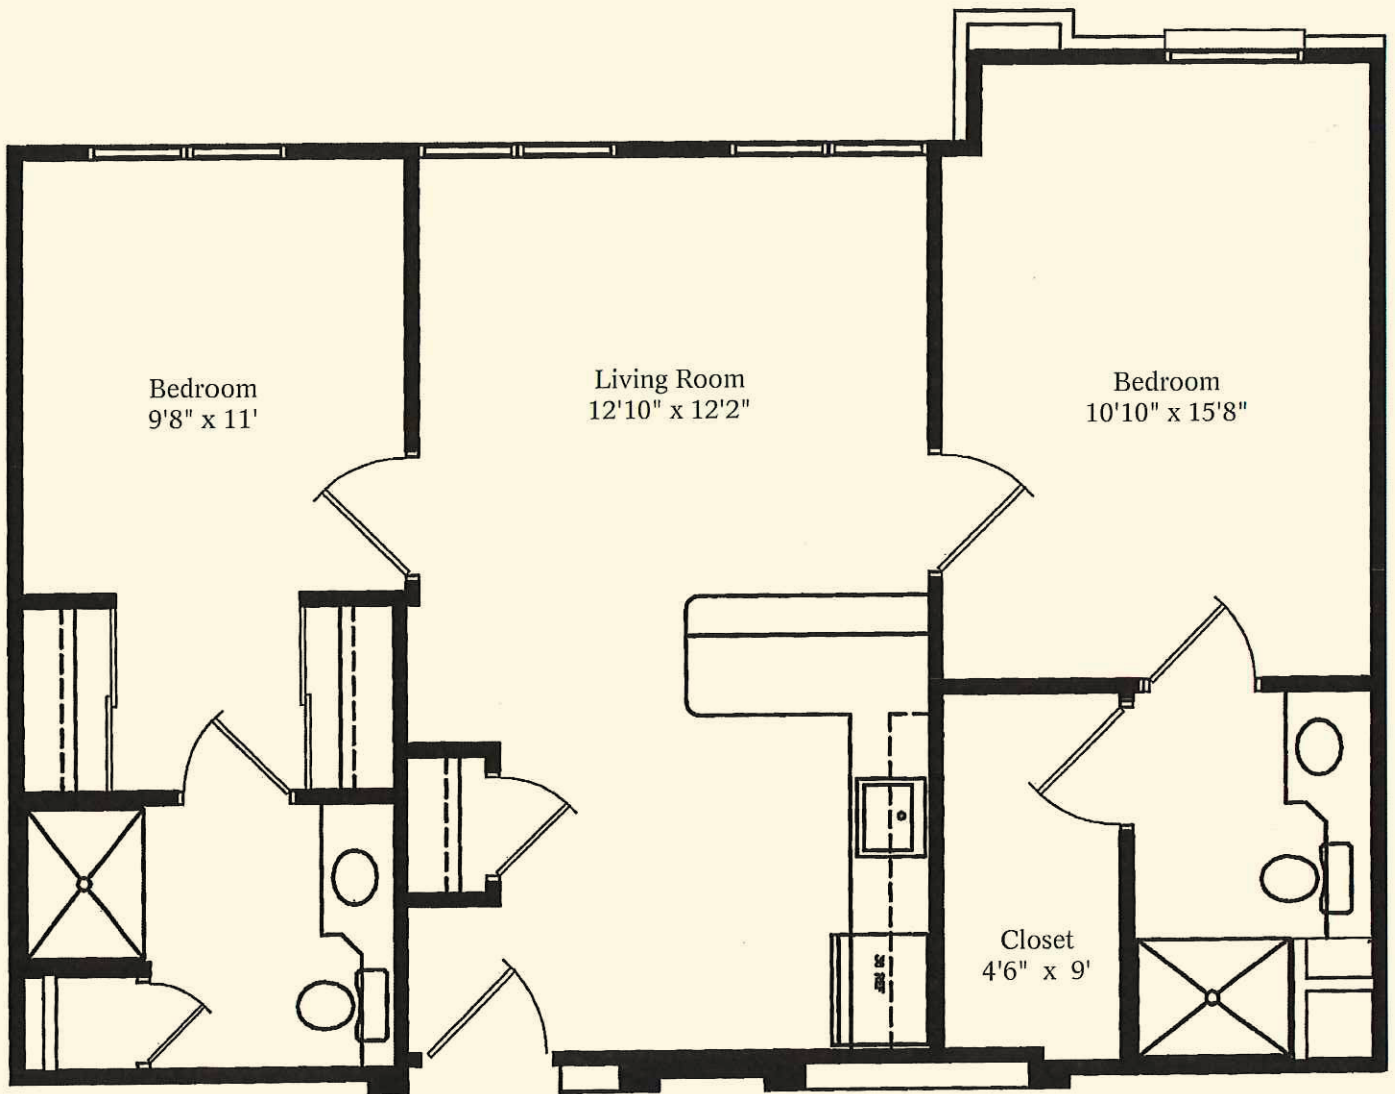

# THE TYNE

906 SQ. FT.

BURTON COURT  
AT BLAKEFORD

ASSISTED LIVING

A Blakeford Senior Life Community