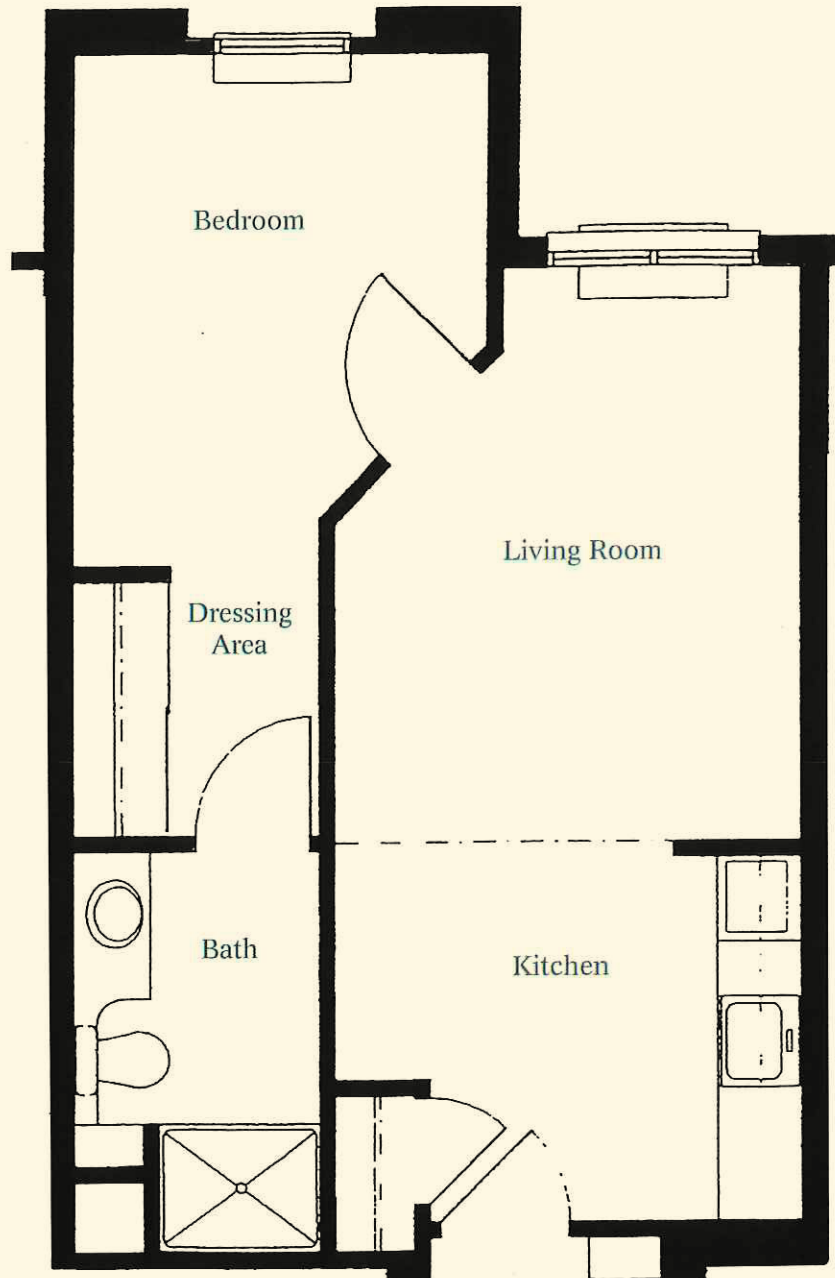

THE CRESTMOOR

475 SQ. FT.

BURTON COURT
AT BLAKEFORD

ASSISTED LIVING

A Blakeford Senior Life Community